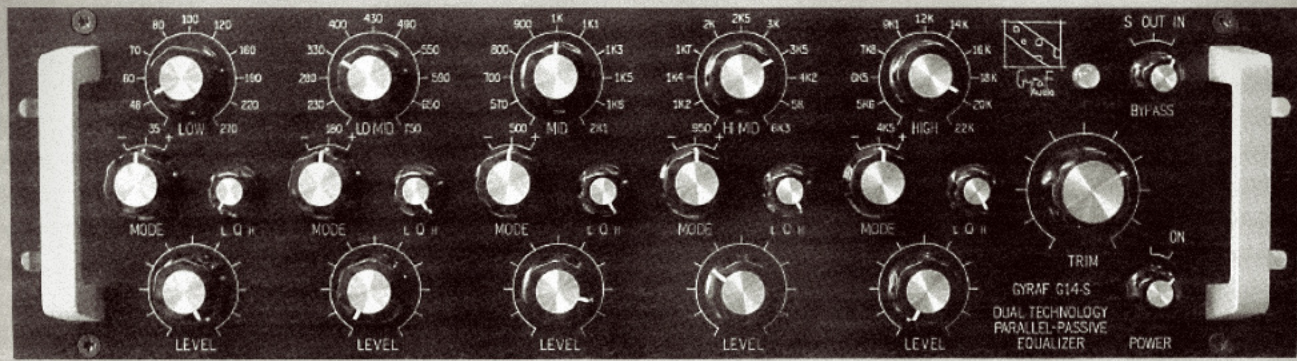

G25
VocalShape

MACH Mastering/Distribution
Gyraf Audio
G-IX

BRAND: Gyraf Audio, DK

MODEL: G9 Dual Preamplifier

DESCRIPTION:

The Gyraf G9 is a dual true tube microphone preamp with variable gain input and output stages. It features transformer-balanced inputs/outputs, highpass filter, phase switch, and an instrument input for DI. Pure tube audio!

www.machmastering.dk

MACH Mastering/Distribution
Gyraf Audio
G-X

BRAND: Gyraf Audio, DK

MODEL: G10 Stereo Vari-Mu Compressor

DESCRIPTION:

The Gyraf G10 is a true tube stereo compressor using the classic variable-mu principle for fast, precise gain control. It features input and output level, threshold, ratio, attack, release, and sidechain high-pass filter controls.

www.machmastering.dk

MACH Mastering/Distribution
Gyraf Audio
G-XIV

BRAND: Gyraf Audio, DK

MODEL: G14-S Dual-Tech Passive EQ

DESCRIPTION:

The Gyraf G14 is a versatile passive stereo equalizer with five bands, each with 11 switchable frequencies and variable Q. It features tube or solid-state makeup gain options and offers precise control for mastering and mixing applications.

www.machmastering.dk

MACH Mastering/Distribution
Gyraf Audio
G-XXI

BRAND: Gyraf Audio, DK

MODEL: G21 Magneto-Dynamic Clipper

DESCRIPTION:

The Gyraf G21 is a passive multiband stereo clipper with an advanced parallel topology for control without phase issues. With its unique way of clipping, harmonic distortion is minimized. It's perfect for e.g. cleaning up a messy mix, or controlling excessive resonances.