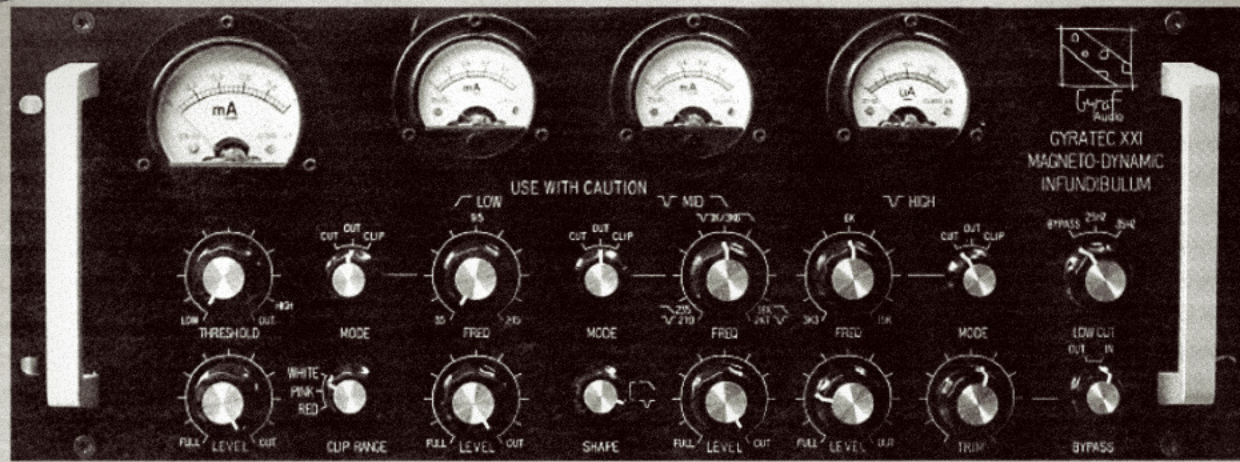

www.machmastering.dk

MACH Mastering/Distribution
Gyraf Audio
G-X

BRAND: Gyraf Audio, DK

MODEL: G10 Stereo Vari-Mu Compressor

DESCRIPTION:

The Gyraf G10 is a true tube stereo compressor using the classic variable-mu principle for fast, precise gain control. It features input and output level, threshold, ratio, attack, release, and sidechain high-pass filter controls.

www.machmastering.dk

MACH Mastering/Distribution
Gyraf Audio
G-XIV

BRAND: Gyraf Audio, DK

MODEL: G14-S Dual-Tech Passive EQ

DESCRIPTION:

The Gyraf G14 is a versatile passive stereo equalizer with five bands, each with 11 switchable frequencies and variable Q. It features tube or solid-state makeup gain options and offers precise control for mastering and mixing applications.

www.machmastering.dk

MACH Mastering/Distribution
Gyraf Audio
G-XXI

BRAND: Gyraf Audio, DK

MODEL: G21 Magneto-Dynamic Clipper

DESCRIPTION:

The Gyraf G21 is a passive multiband stereo clipper with an advanced parallel topology for control without phase issues. With its unique way of clipping, harmonic distortion is minimized. It's perfect for e.g. cleaning up a messy mix, or controlling excessive resonances.