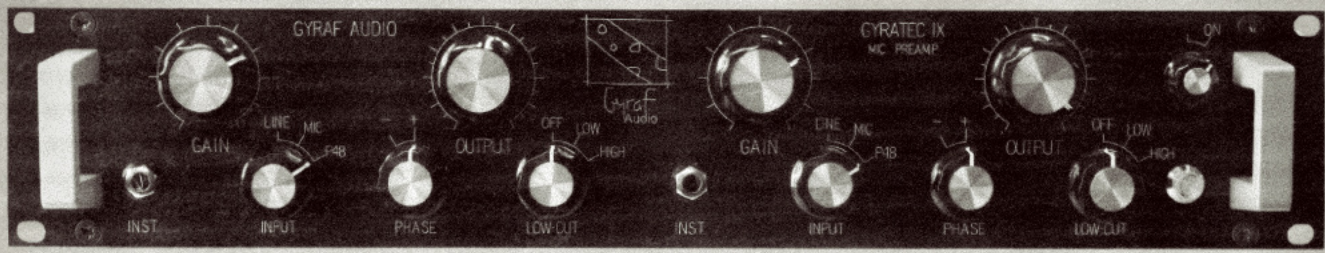

G25
VocalShape

MACH Mastering/Distribution
Gyraf Audio
G-IX

BRAND: Gyraf Audio, DK

MODEL: G9 Dual Preamplifier

DESCRIPTION:

The Gyraf G9 is a dual true tube microphone preamp with variable gain input and output stages. It features transformer-balanced inputs/outputs, highpass filter, phase switch, and an instrument input for DI. Pure tube audio!

www.machmastering.dk

MACH Mastering/Distribution
Gyraf Audio
G-X

BRAND: Gyraf Audio, DK

MODEL: G10 Stereo Vari-Mu Compressor

DESCRIPTION:

The Gyraf G10 is a true tube stereo compressor using the classic variable-mu principle for fast, precise gain control. It features input and output level, threshold, ratio, attack, release, and sidechain high-pass filter controls.

www.machmastering.dk

MACH Mastering/Distribution
Gyraf Audio
G-XXI

BRAND: Gyraf Audio, DK

MODEL: G21 Magneto-Dynamic Clipper

DESCRIPTION:

The Gyraf G21 is a passive multiband stereo clipper with an advanced parallel topology for control without phase issues. With its unique way of clipping, harmonic distortion is minimized. It's perfect for e.g. cleaning up a messy mix, or controlling excessive resonances.