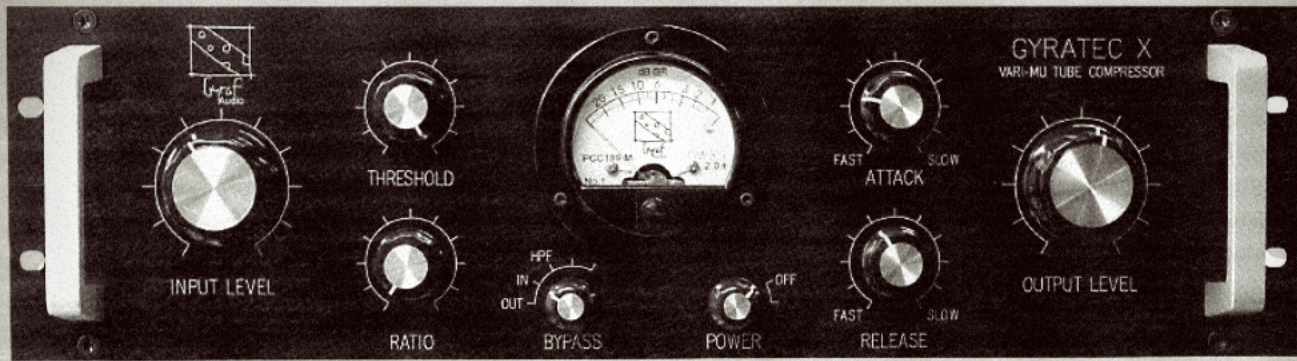

G25
VocalShape

MACH Mastering/Distribution
Gyraf Audio
G-IX

BRAND: Gyraf Audio, DK

MODEL: G9 Dual Preamplifier

DESCRIPTION:

The Gyraf G9 is a dual true tube microphone preamp with variable gain input and output stages. It features transformer-balanced inputs/outputs, highpass filter, phase switch, and an instrument input for DI. Pure tube audio!

www.machmastering.dk

MACH Mastering/Distribution
Gyraf Audio
G-X

BRAND: Gyraf Audio, DK

MODEL: G10 Stereo Vari-Mu Compressor

DESCRIPTION:

The Gyraf G10 is a true tube stereo compressor using the classic variable-mu principle for fast, precise gain control. It features input and output level, threshold, ratio, attack, release, and sidechain high-pass filter controls.

www.machmastering.dk

MACH Mastering/Distribution
Gyraf Audio
G-XIV

BRAND: Gyraf Audio, DK

MODEL: G14-S Dual-Tech Passive EQ

DESCRIPTION:

The Gyraf G14 is a versatile passive stereo equalizer with five bands, each with 11 switchable frequencies and variable Q. It features tube or solid-state makeup gain options and offers precise control for mastering and mixing applications.

www.machmastering.dk

MACH Mastering/Distribution
Gyraf Audio
G-XXI

BRAND: Gyraf Audio, DK

MODEL: G21 Magneto-Dynamic Clipper

DESCRIPTION:

The Gyraf G21 is a passive multiband stereo clipper with an advanced parallel topology for control without phase issues. With its unique way of clipping, harmonic distortion is minimized. It's perfect for e.g. cleaning up a messy mix, or controlling excessive resonances.