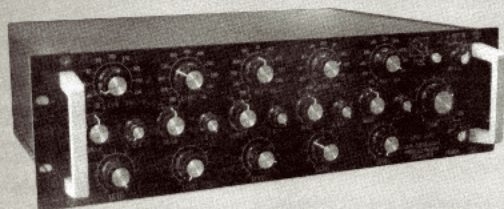

G9
Dual Preamplifier

G14-S
Dual-Tech Passive EQ