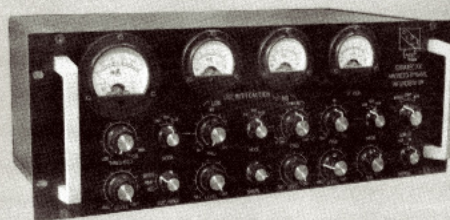

G10
Stereo Vari-Mu Compressor

G21
Magneto-Dynamic Clipper