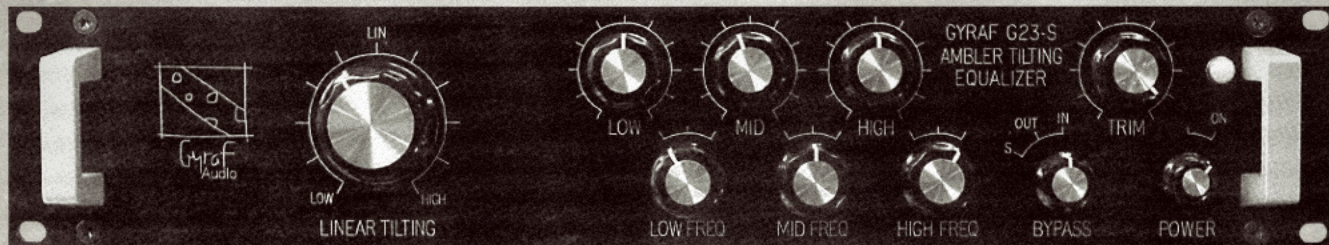

www.machmastering.dk

MACH Mastering/Distribution
Gyraf Audio
G-XXI

BRAND: Gyraf Audio, DK

MODEL: G21 Magneto-Dynamic Clipper

DESCRIPTION:

The Gyraf G21 is a passive multiband stereo clipper with an advanced parallel topology for control without phase issues. With its unique way of clipping, harmonic distortion is minimized. It's perfect for e.g. cleaning up a messy mix, or controlling excessive resonances.

www.machmastering.dk

MACH Mastering/Distribution
Gyraf Audio
G-XXII

BRAND: Gyraf Audio, DK

MODEL: G22 Stereo/MS Vari-Mu Compressor

DESCRIPTION:

The Gyraf G22 is a dual-mono version of the G10 vari-mu compressor, with a faithful reproduction of the G10's audio circuit. It features wider threshold range, faster attack time, M/S mode for independent control of mid/side dynamics, and adjustable channel linking.

www.machmastering.dk

MACH Mastering/Distribution
Gyraf Audio
G-XXIII

BRAND: Gyraf Audio, DK

MODEL: G23-S Tilt EQ w/Solid-State

DESCRIPTION:

The Gyraf G23-S is a unique tilting equalizer, offering subtle tonal adjustments without compromising overall definition. It features an adjustable 1dB/oct slope filter, a selectable tube or solid-state gain stage, and a gentle Baxandall tone control.