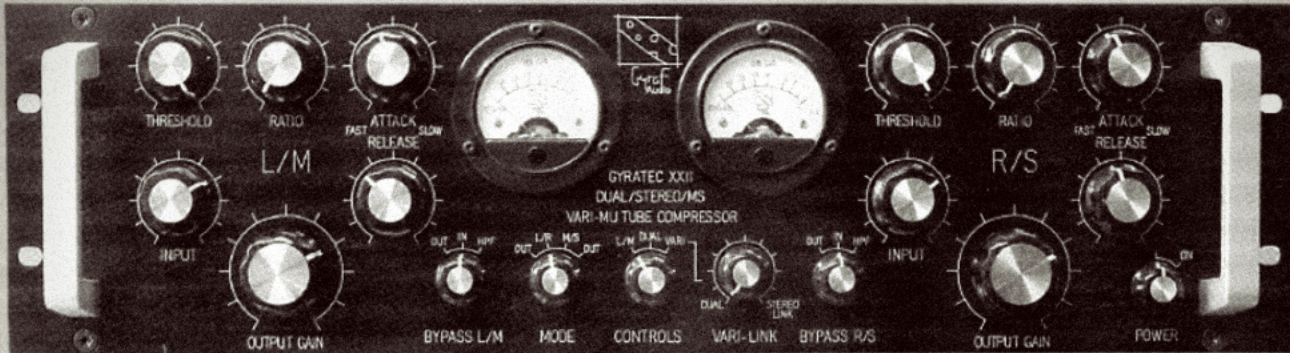

MACH Mastering/Distribution
Gyraf Audio
G-XXII

BRAND: Gyraf Audio, DK

MODEL: G22 Stereo/MS Vari-Mu Compressor

DESCRIPTION:

The Gyraf G22 is a dual-mono version of the G10 vari-mu compressor, with a faithful reproduction of the G10's audio circuit. It features wider threshold range, faster attack time, M/S mode for independent control of mid/side dynamics, and adjustable channel linking.